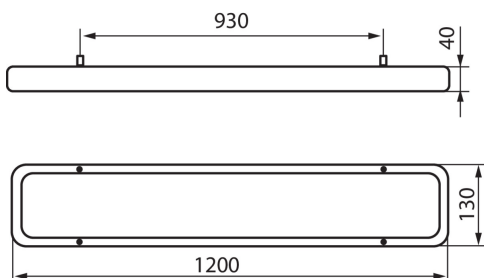

Kanlux

18870 LESTRA 228-SR

Linear light fitting

5905339188700

Kanlux LESTRA linear luminaires, due to their aesthetic design, are a perfect choice for large facilities where the appearance of lighting luminaire matters. The luminaire is mounted to the ceiling with the attached cords.

GENERAL DATA:

Colour: silver

Place of assembly: for suspension on the ceiling

Place of application: Indoors

Minimum distance from the illuminated object: 0,5m

Replaceable light source: yes

Light source included: yes

Fixture lighting direction: up and down

Length [mm]: 1200

Width [mm]: 130

Height [mm]: 40

Wire length [m]: 1.5

TECHNICAL DATA:

Rated voltage [V]: 220-240 AC

Rated frequency [Hz]: 50/60

Maximum power [W]: 2 x 28

Class of protection against electric shock: I

Lampshade material: PMMA

Light source: T5

Colour temperature [K]: 4000

Cap: G5

Light source EEI: A+

Ambient temperature range to which the product can be exposed: 5÷25

The fixture is adapted to the light sources of the following energy classes: A++,A+,A,B

Enclosure material: aluminum alloy

Connection type: Bolt terminal block

Wire diameter [mm²]: 0.75

Stabiliser type: EVG

Stabiliser energy class: A2

IP class: 20

LOGISTIC DATA:

Unit of measurement: unit

Packaging method: 6

Number of units in the secondary packaging: 1

Number of units in the packaging: 6

Net unit weight [g]: 2060

Date of issue: 02.05.2020, 18:52

We reserve the right to make technical changes. The data contained in this material are not legally binding.

Photometry: the results obtained from testing were from a specific sample.

EN