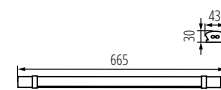

LINER LED 18W-NW