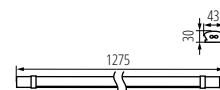

LINER LED 36W-NW