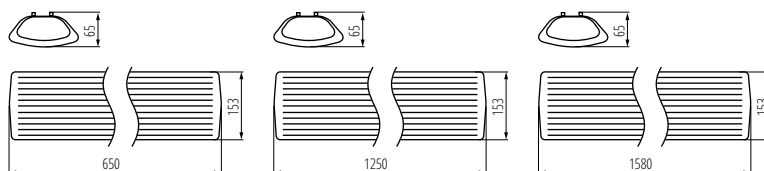

MEBA 4LED 2X60

MEBA 4LED 2X120

MEBA 4LED 2X150