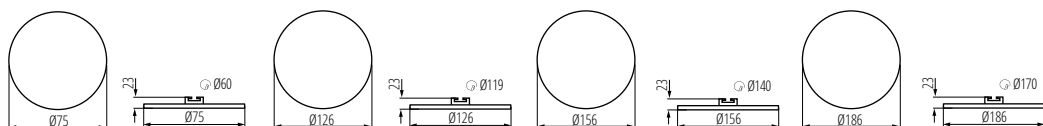

AREL LED DO 6W

AREL LED DO 10W

AREL LED DO 14W

AREL LED DO 20W