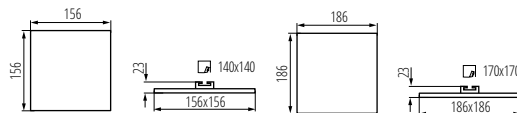

AREL LED DL 14W

AREL LED DL 20W

[V] 220-240 AC	[Hz] 50/60	[h] ≥15000	[h] 30000	[Ra] Ra ≥80	[SMD] SMD	[IP] IP 65/20
[°] 5÷25	[mm] 0,75-1,5	[m] 0,5m	[CE] CE	[EAC] EAC	[K] K	[K] K