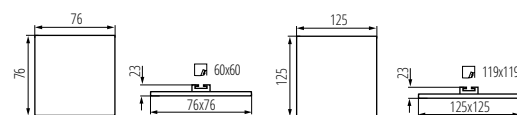

Enclosure material: plastic

Lampshade material: PMMA

Model	Code	Power	Color	Beam Diameter (mm)	Beam Length (mm)	Beam Height (mm)
AREL LED DO 6W-NW	29580	6	biały white	410	120	4000
AREL LED DO 6W-WW	29581	6	biały white	380	120	3000
AREL LED DL 6W-NW	29582	6	biały white	410	120	4000
AREL LED DL 6W-WW	29583	6	biały white	380	120	3000
AREL LED DO 10W-NW	29584	10	biały white	830	120	4000
AREL LED DO 10W-WW	29585	10	biały white	790	120	3000
AREL LED DL 10W-NW	29586	10	biały white	830	120	4000
AREL LED DL 10W-WW	29587	10	biały white	790	120	3000
AREL LED DO 14W-NW	29588	14	biały white	1150	120	4000
AREL LED DO 14W-WW	29589	14	biały white	1100	120	3000
AREL LED DL 14W-NW	29590	14	biały white	1150	120	4000
AREL LED DL 14W-WW	29591	14	biały white	1100	120	3000
AREL LED DO 20W-NW	29592	20	biały white	1710	120	4000
AREL LED DO 20W-WW	29593	20	biały white	1650	120	3000
AREL LED DL 20W-NW	29594	20	biały white	1710	120	4000
AREL LED DL 20W-WW	29595	20	biały white	1650	120 </tr	