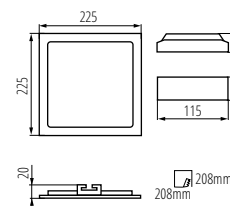

KATRO V2LED 18W