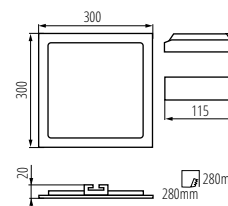

KATRO V2LED 24W