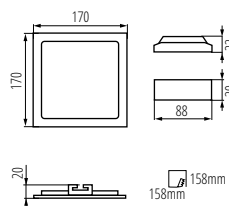

KATRO V2LED 12W