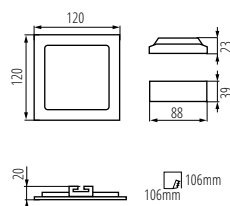

[V] 220-240 AC	[Hz] 50/60	[h] ≥20000	[h] 15000	[lm] ≤ 6x MacAdam	Ra ≥80	SMD	CE	EAC	IP 44/20	House icon
[°C] 5+25	[mm] 0,05	[mm] 0,75	[mm] 0,5m	[mm] 106mm	[mm] 158mm	[mm] 208mm	[mm] 208mm	[mm] 280mm	Kanlux logo	Icons: A, A+, A++, A+++