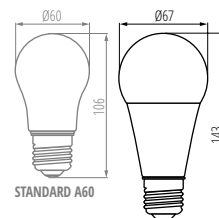

IQ-LED A67 17,5W