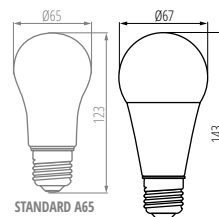

IQ-LED A67 17,5W

IQ-LED A67 19W