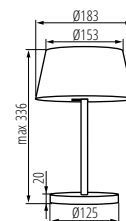

Enclosure material: plastic
Lampshade material: plastic

DAIBO LED T-B	33220	5905339332202	7	czarny black
DAIBO LED T-W	33221	5905339332219	7	biały white

[V]	[Hz]	[lm]	[h]	[h]	[h]	[lm]	[Ra]	[SMD]	[Eco]	[Recycle]
220-240 AC	50	200	15000	25000	3000	≤ 6x MacAdam	≥ 80	SMD		
IP 20	5+25	30		0,1m	1,8					