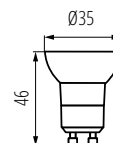

REMI LED GU10