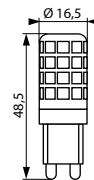

G9

LED SMD

ZUBI

ZUBI LED 3,5W G9-WW

Kanlux

		[W]	Tc [K]	[lm]	Ei
ZUBI LED 3,5W G9-WW	24520	3,5-28	3000	300	A+
ZUBI LED 3,5W G9-CW	24521	3,5-28	6000	300	A+
ZUBI MAX LED3,5WG9-WW	24522	3,5-35	3000	400	A++