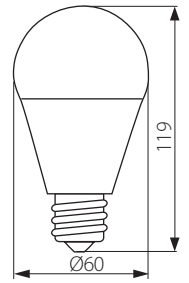

E27

LED SMD

LED technology

RAPID HI

RAPID HI LED E27

220-240V~ 50/60Hz	15-100
15	A+
200	
15000	
≥15000	
1520	

Kanlux

RAPID HI LED E27-NW	25401	4000
RAPID HI LED E27-WW	25400	3000