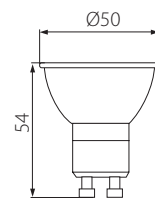

# FULLED GU10

FULLED GU10

**Kanlux**

| Model                 | Code  | Power [W] | Life [h] | Height [mm] | Beam diameter [mm] | Beam angle [°] |
|-----------------------|-------|-----------|----------|-------------|--------------------|----------------|
| FULLED GU10-3,3WS3-WW | 26030 | 3.3-27    | 2700     | 280         | 245                | 36             |
| FULLED GU10-3,3WS3-NW | 26031 | 3.3-28    | 4000     | 290         | 250                | 36             |
| FULLED GU10-3,3WS3-CW | 26032 | 3.3-28    | 6500     | 300         | 260                | 36             |
| FULLED GU10-3,3W-WW   | 26033 | 3.3-27    | 2700     | 275         | 235                | 120            |
| FULLED GU10-3,3W-NW   | 26034 | 3.3-27    | 4000     | 285         | 240                | 120            |
| FULLED GU10-3,3W-CW   | 26035 | 3.3-28    | 6500     | 295         | 250                | 120            |