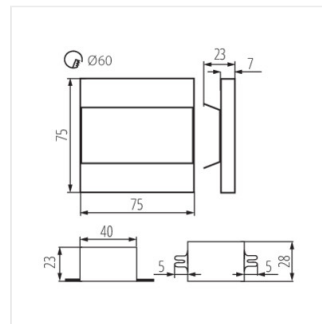

TERRA LED AC