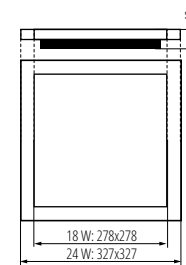

VARSO LED-L

rated voltage: 220-240 AC
housing material: plastic
shade material: plastic
spread angle: 120°
durability: 20 000h
protection class: II
IP 54