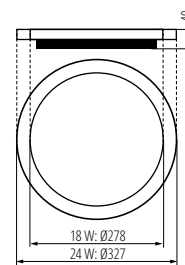

MOTION SENSOR				
○	26440	VARSO LED 18W-WW-O	-	18W	3000 K	1620 lm	
○	26441	VARSO LED 18W-NW-O	-	18W	4000 K	1700 lm	
□	26442	VARSO LED 18W-WW-L	-	18W	3000 K	1620 lm	
□	26443	VARSO LED 18W-NW-L	-	18W	4000 K	1700 lm	
○	26444	VARSO LED 24W-WW-O	-	24W	3000 K	2160 lm	
○	26445	VARSO LED 24W-NW-O	-	24W	4000 K	2280 lm	
□	26446	VARSO LED 24W-WW-L	-	24W	3000 K	2160 lm	
□	26447	VARSO LED 24W-NW-L	-	24W	4000 K	2280 lm	
□	26980	VARSO LED 18W-NW-L-SE	MICROWAVE	18W	4000 K	1700 lm	
○	26981	VARSO LED 18W-NW-O-SE	MICROWAVE	18W	4000 K	1700 lm	
□	26983	VARSO LED 24W-NW-L-SE	MICROWAVE	24W	4000 K	2280 lm	
○	26984	VARSO LED 24W-NW-O-SE	MICROWAVE	24W	4000 K	2280 lm	

VARSO LED-O