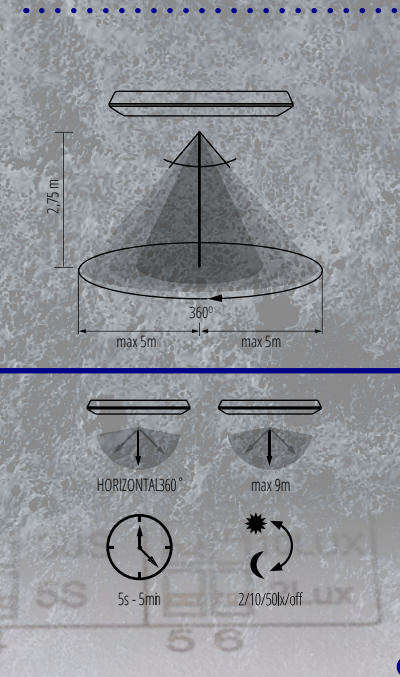

Kanlux VARSO HI Adjustable motion sensor