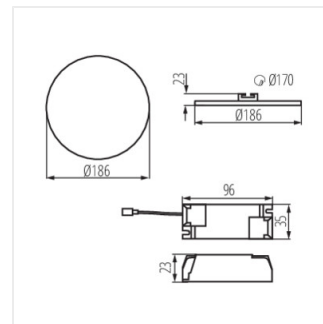

AREL LED DO 20W