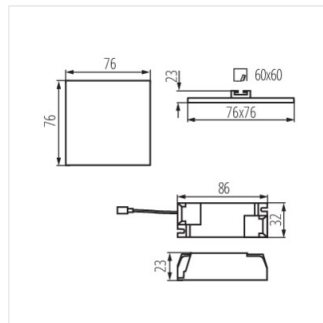

AREL LED DL 6W