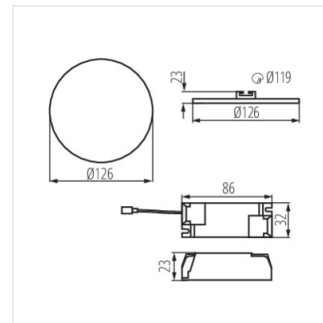

AREL LED DL 20W

AREL LED

Oprawa typu downlight

AREL LED DO 25W

AREL LED DL 25W

AREL LED DO 6W

AREL LED DL 6W

AREL LED DO 10W