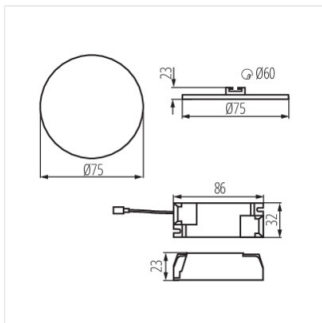

AREL LED DL 20W

AREL LED

Oprawa typu downlight

AREL LED DO 25W

AREL LED DL 25W

AREL LED DO 6W

AREL LED DL 6W

AREL LED DO 10W