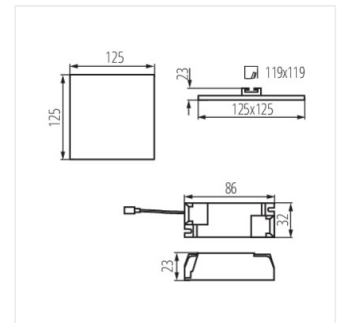

AREL LED DL 10W