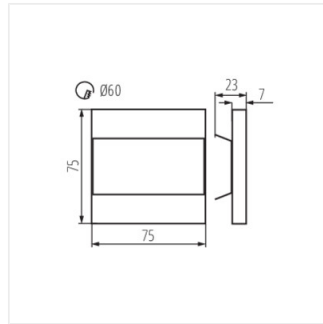

TERRA

Oprawa przyschodowa LED

TERRA LED