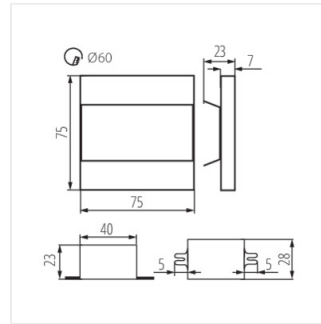

TERRA LED AC