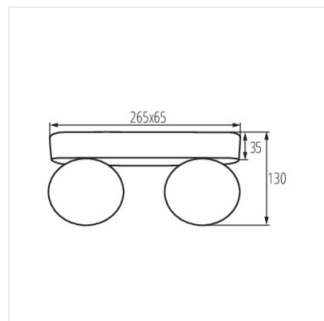

### Oprawa ogrodowa LED

DROMI LED EL-1 7W-GR

DROMI LED EL-2 13W-GR

DROMI LED 50 7W-GR

DROMI LED 80 7W-GR

DROMI LED EL-1 7W-GR

DROMI LED EL-2 13W-GR

DROMI LED 50 7W-GR