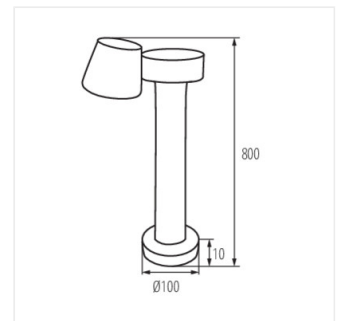

### Oprawa ogrodowa LED

DROMI LED EL-1 7W-GR

DROMI LED EL-2 13W-GR

DROMI LED 50 7W-GR

DROMI LED 80 7W-GR

DROMI LED EL-1 7W-GR

DROMI LED EL-2 13W-GR

DROMI LED 50 7W-GR