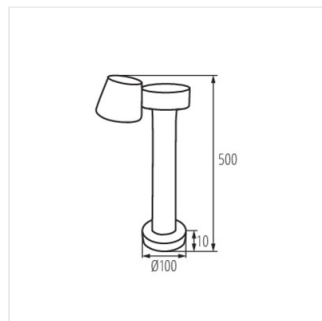

### Oprawa ogrodowa LED

DROMI LED EL-1 7W-GR

DROMI LED EL-2 13W-GR

DROMI LED 50 7W-GR

DROMI LED 80 7W-GR

DROMI LED EL-1 7W-GR

DROMI LED EL-2 13W-GR

DROMI LED 50 7W-GR