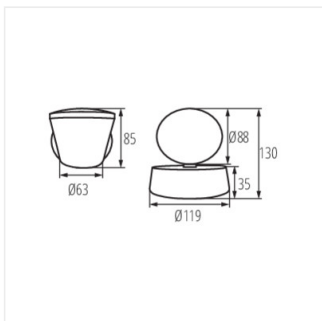

### Oprawa ogrodowa LED

DROMI LED EL-1 7W-GR

DROMI LED EL-2 13W-GR

DROMI LED 50 7W-GR

DROMI LED 80 7W-GR

DROMI LED EL-1 7W-GR

DROMI LED EL-2 13W-GR

DROMI LED 50 7W-GR