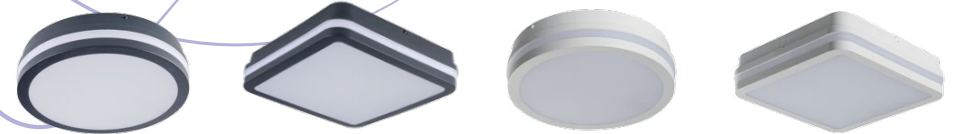

Two shapes to choose from:
square (L) and round (O).

Two power solutions:
18W and 24W

Two light colors to choose from:
(WW) and (NW)

Two colours:
(GR) and white (W).

NEW

18W WW, NW