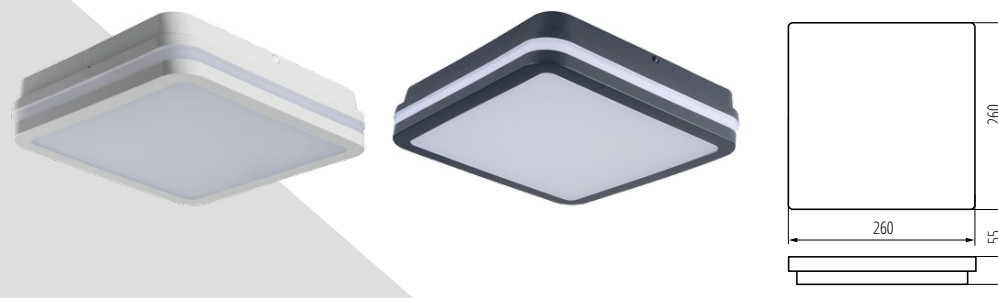

Kanlux BENO 24W NW-L-W; SE-W Kanlux BENO 24W NW-L-GR; SE-GR