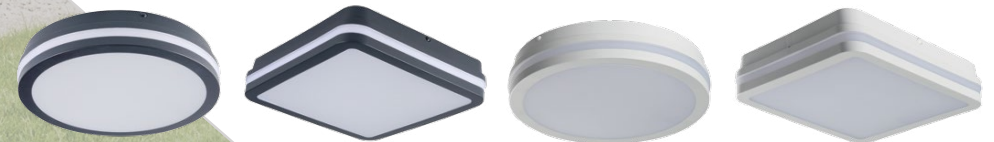

Two shapes to choose from:
square (L) and round (O).

Two power solutions:
18W and 24W

Two light colors to choose from:
(WW) and (NW)

Two colours:
(GR) and white (W).

NEW

18W WW, NW

24W WW, NW