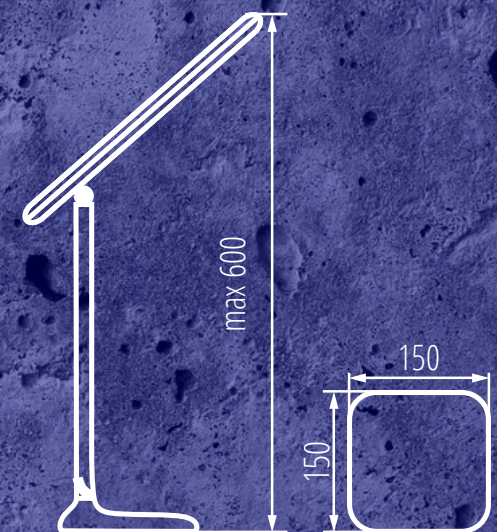

## Meet new **Kanlux DOSAN II LED**

	<b>DOSAN LED</b>		<b>DOSAN II LED</b>	
	<b>W</b>	<b>B</b>	<b>W</b>	<b>B</b>
power	max 9W		max 8W	
lm	max 480lm	max 420lm	max 700lm	
light colour	white (4000K)		white (4000K)	

## Meet new Kanlux **Kanlux DOSAN II LED**

- rated voltage [V]: **220-240 AC**
- power [W]: **max 8W**
- colour temperature: **4000K**
- three light brightness levels: **low, moderate, high**
- colour rendering index Ra: **≥80**
- durability [h]: **20,000**
- number of on / off cycles: **≥15,000**
- beam angle [°]: **120**
- angular adjustment [°]: **170**
- protection class: **II**
- housing material: **plastic**