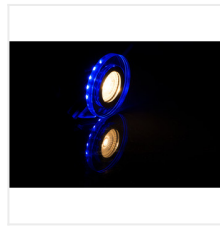

SOREN

Ceiling-mounted spotlight fitting

| | | | | | | |
|-------------------|---------------|---------------|----------------|-------|--------------|-----|
| [V] 220-240 AC | [Hz] 50/60 | [W] max 20 | [W] LED 3,6 | PAR16 | GU10 | SMD |
| ≥15000 | [h] 20000 | | IP 20 | | [°C] 5÷25 | |
| [mm²] 0,75÷2,5 | [m] 0,5m | | | | | |

SOREN O-SR WW

| | [W] | | | | [°] |
|---------------|--------------|--------|--------|------------|------|
| SOREN O-SR WW | 24410 | max 20 | silver | Warm white | none |
| SOREN O-BL | 24411 | max 20 | silver | blue | none |
| SOREN O-GN | 24412 | max 20 | silver | green | none |
| SOREN L-SR WW | 24413 | max 20 | silver | Warm white | none |
| SOREN L-BL | 24414 | max 20 | silver | blue | none |
| SOREN L-GN | 24415 | max 20 | silver | green | none |
| SOREN O-SR CW | 24416 | max 20 | silver | cold white | none |
| SOREN L-SR CW | 24417 | max 20 | silver | cold white | none |

Kanlux SOREN are glass holders whose additional asset is the colourful, decorative LED strip lighting up the glass base of the holder.

- Enclosure material: glass

SOREN

Ceiling-mounted spotlight fitting

SOREN O-SR WW